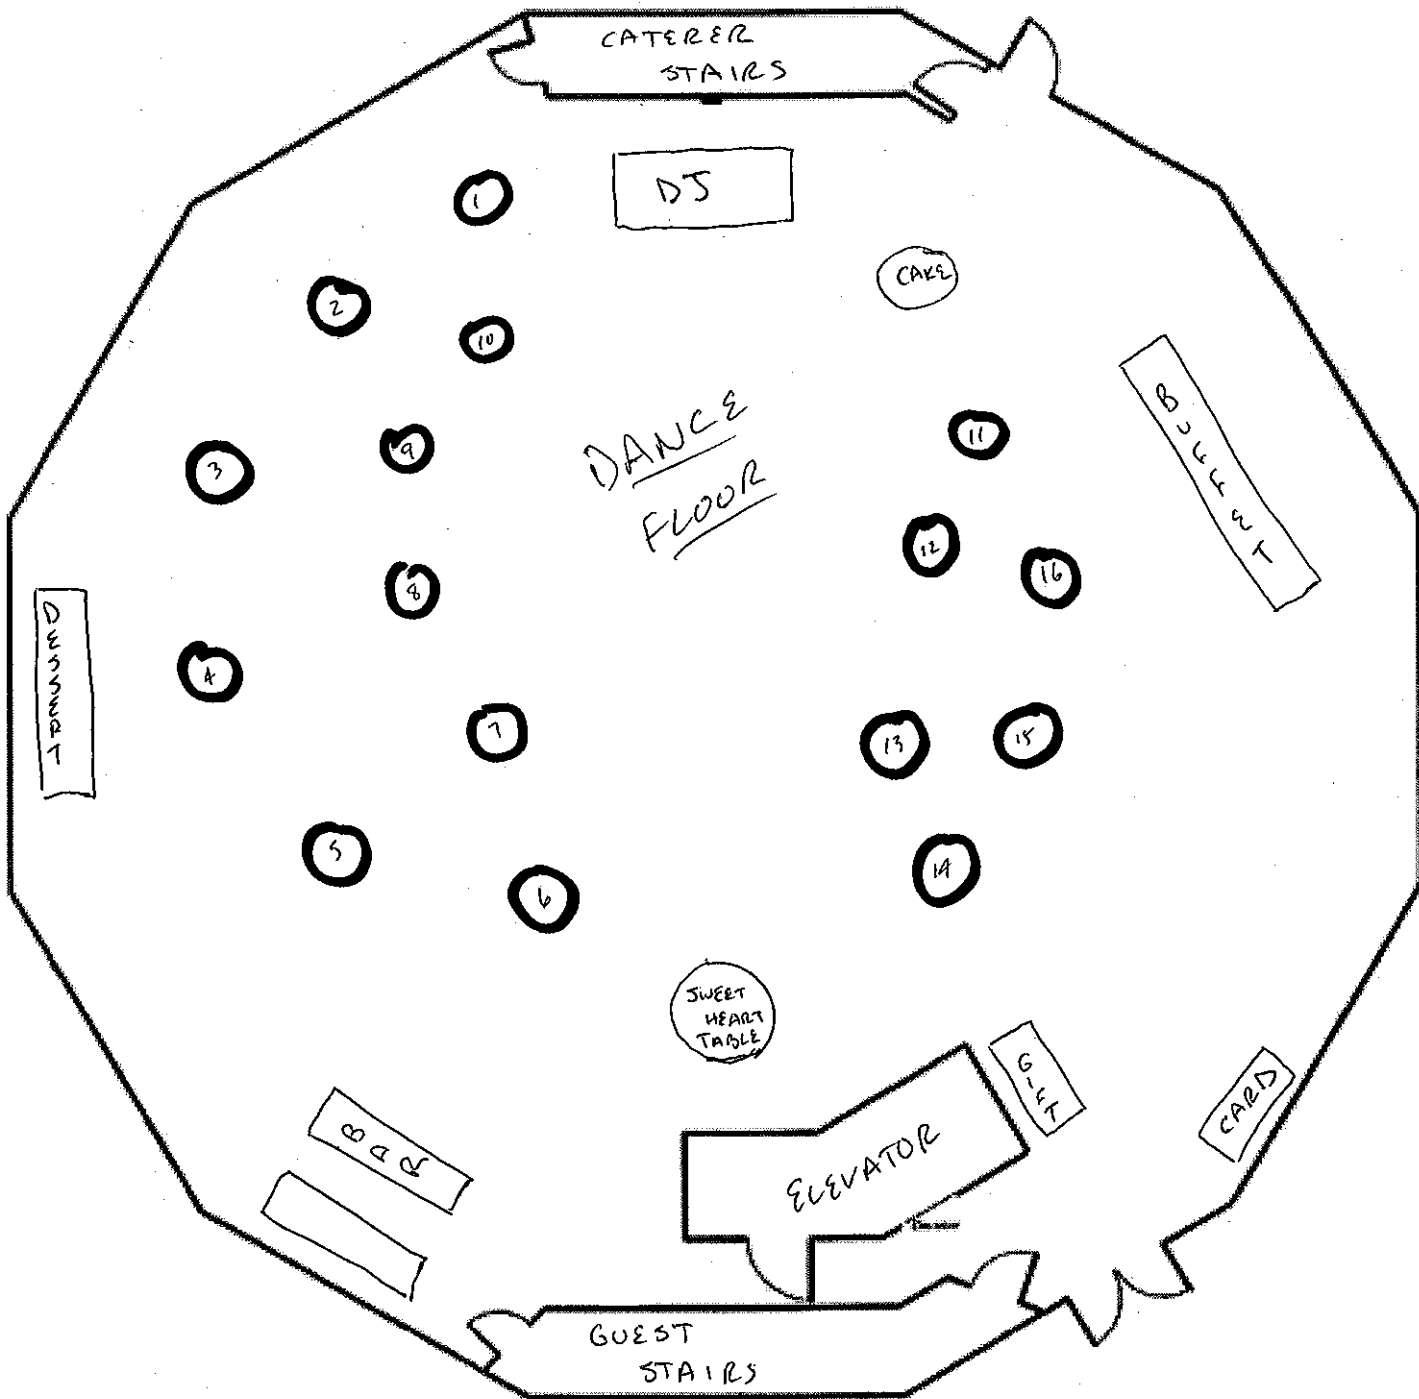

SAMPLE WEDDING FLOOR PLAN
 (15 5' rounds @ 8/table = 120 guests)

ROTUNDA

Facility name: NEWPORT MARriott
 Room name: ROTUNDA
 Room Dim: 76.5' x 76.5' x 15.0'
 Room Area: 4747.7 sq ft
 Generated by Meeting Matrix
 Hospitality by Design, Inc.
 (717) 993-9900