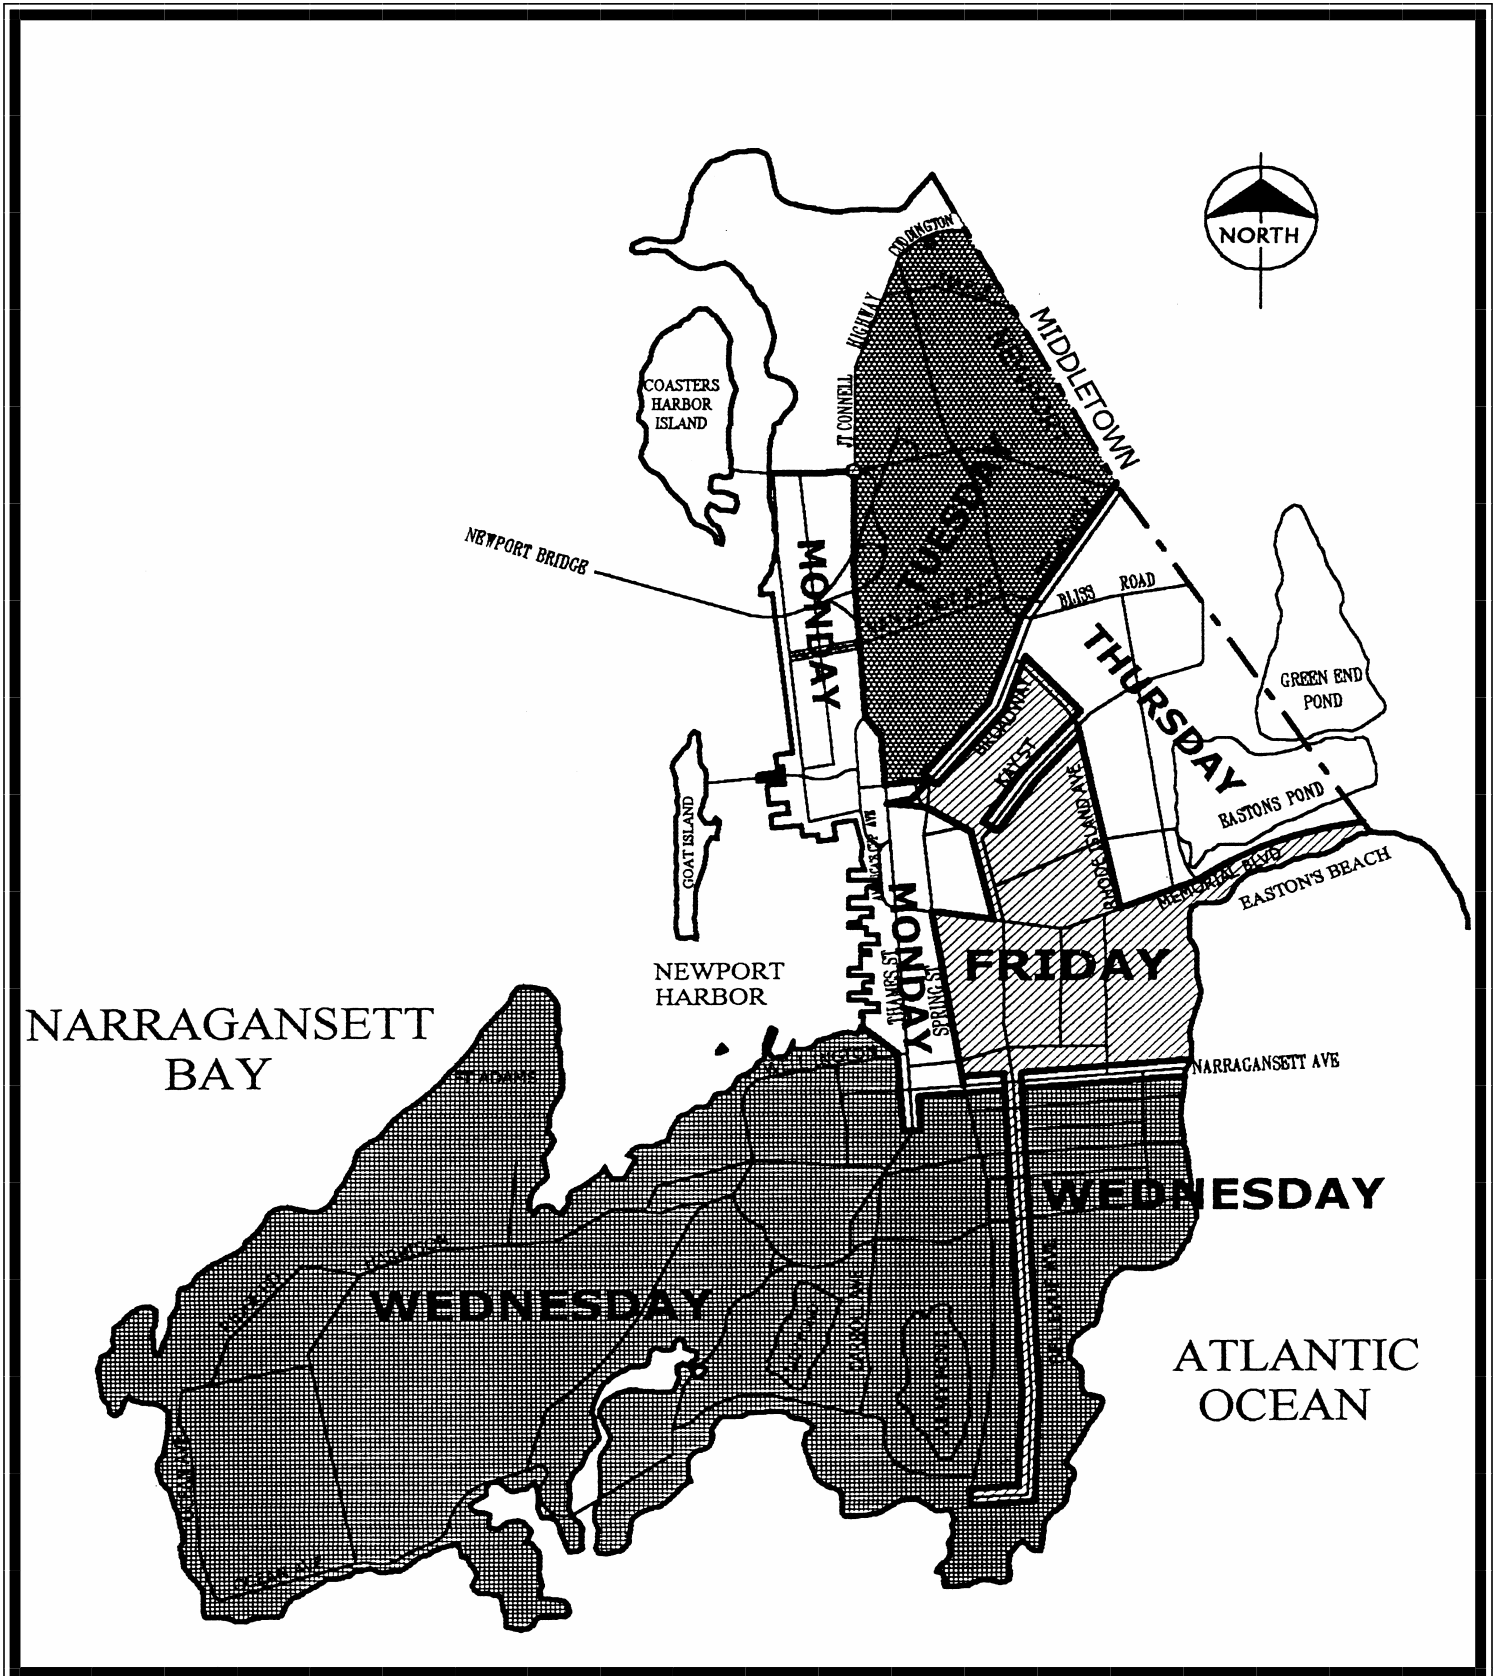

City of Newport's Clean City Program Trash Collection Routes

City of Newport's Clean City Program—Trash Collection Routes by street

<u>MONDAY</u>	<u>TUESDAY</u>	<u>WEDNESDAY</u>	<u>THURSDAY</u>	<u>FRIDAY</u>
ALMYS WHARF	ABLE	ALMY CT.	ABORN ST.	ALLAN CT.
AMERICAS CUP AVE	ADMIRAL KALBFUS RD.	ALPOND DR.	ALMY	ANNANDALE RD.
ANN ST.	ALBRO	ANDREW ST.	BARBARA ST.	ANNANDALE TERR.
ANN ST. PIER	APPLEBY ST.	ANTHONY PLACE	BLISS MINE RD.	ANTHONY ST.
BACHELLER	APTHORP AVE.	ANWOOD TERR.	BLISS RD.	ASHURST PL.
BAKERS CT.	ARMSTRONG PL.	ATLANTIC AVE.	BRADFORD AVE.	AYRAULT ST.
BATTERY ST.	ARNOLD AVE.	ATLANTIC ST.	BRIGHTMAN ST.	BARCLAY SQ.
BAYSIDE AVE.	BAYVIEW AVE.	BAKER RD.	BROADWAY	BARNEY CT.
BOWENS WHARF	BEACON	BANCROFT AVE.	BROOKS AVE.	BARNEY ST.
BRAMAN ST.	BEACON CT.	BATEMAN AVE.	BROOKS AVE. EXT.	BARTLETT CT.
BREWER ST.	BEDLOW AVE.	BEACON HILL RD.	CASWELL AVE.	BEACH AVE.
BRICK MARKET PL.	BEDLOW PL.	BINNEY ST.	CHAMPLIN PL.	BELLEVUE AVE.
BRIDGE ST.	BLACKWELL PL.	BOSS CT.	CHAMPLIN PL. N.	BELLVUE CT.
BROWN & HOWARD WHARF	BOSWORTH CT.	BRENTON RD.	CHAMPLIN ST.	BERKELEY AVE.
BYRNES CT.	BOUGHTON RD.	CARROLL AVE.	COUNTY ST.	BERKELEY TERR.
CAREY ST.	BOWSER CT.	CASEY CT.	DANA	BOWERY CT.
CHASE ST.	BRANCH	CASTLE HILL RD.	DANIEL ST.	BOWERY ST.
CHERRY ST.	BRANDT ST.	CHARTIER CIR.	EADIE ST.	BRINLEY ST.
CHESTNUT ST.	BURDICK AVE.	CHASTELLUX AVE.	ELLERY ROAD	BULL ST.
CHURCH ST.	BURNSIDE AVE.	CHERRY CREEK RD.	ELLIOT PLACE	BUSH ST.
CLARK ST.	BUTLER ST.	CLINTON ST.	ELLWOOD PLACE	BUSHEY PARK TERR.
CODDINGTON WHARF	CALEB EARL	COGGESHALL AVE.	EUSTIS AVE.	CALVERT ST.
COMMERCIAL WHARF	CALLENDER AVE.	COLUMBUS AVE.	FENNER AVE.	CATHERINE ST.
CORNE	CANONICUS AVE.	COMMONWEALTH AVE.	FINDLAY PL.	CENTER ST.
COTTON CT.	CHANNING PL.	CONNECTION ST.	FOWLER AVE.	CENTRAL ST.
COTTRELLS WHARF	CHANNING ST.	CONRAD CT.	FREEBORN	CHAPEL
COZZENS CT.	CHARLES ST.	COWSILL LANE	FRIENDS DR.	CHAPEL TERR.
CROSS ST.	CLARA CT.	DAMON ST.	FRIENDSHIP PLACE	CLAY ST.
CYPRESS ST.	CLINTON AVE.	DORIS TERR.	FRIENDSHIP ST.	CLIFF AVE.
DEAN AVE.	CODDINGTON HWY.	EARL AVE.	GAMMELL RD.	CLIFF TERR.
DEARBORN ST.	CODDINGTON ST.	EASTNOR CT.	GARDINER ST.	COTTAGE
DENNISON ST.	COLLINS ST.	EASTNOR RD. EXT.	GIBBS AVE.	CRANSTON AVE.
DIVISION ST.	COLONIAL ST.	EASTNOR ROAD	GIBSON PARK PL.	DeBLOIS
DIXON ST.	CONGDON AVE.	ELLA TERR.	GRAY TERR.	DeBLOIS 2ND PART
DYRE GATE	COVELL ST.	ERNEST	GREENLAW BLVD.	DOWNING ST.
EAST ST.	CUMMING RD.	FLORENCE AVE.	GUTHRIE ST.	DRESSER ST.
ELM ST.	CURRY AVE.	GEORGE ST.	HASKELL AVE.	EAST BOWERY
EXTENSION ST.	DARTMOUTH ST.	GILLIES CT.	HAZARD ST.	EASTON ST.
FAIR ST.	DAVIS CT.	GILROY ST.	HOLTEN ST.	EDGAR CT.
FRANK ST.	DEXTER ST.	GOOSEBERRY RD.	HOPE ST.	ELIZABETH
FRANKLIN ST.	DODGE CT.	GOOSENECK COVE	HOPPIN RD.	EVERETT CT.
GIDLEY ST.	DUDLEY AVE.	GORDON	HUNTER AVE.	EVERETT ST.
GLADDING CT.	DUKE ST.	GRAFTON ST.	KAY BLVD.	FAXON GREEN
GOODWIN	EDWARDS	HALIDON AVE.	KAY ST.	FILLMORE ST.
GREEN PL.	EQUALITY PARK PL.	HALIDON TERR.	KAY TERR.	FIR ST.
GREEN ST.	EQUALITY PARK W.	HAMMERSMITH RD.	KEEHER AVE.	FLEMISH DOWN
GUERNEY CT.	EVARTS	HARBOR VIEW DR.	KEMPSON ST.	FOUNTAIN
HAMETTS WHARF	FAREWELL ST.	HAROLD ST.	KYLE TERR.	FRANCIS ST.
HAMMOND ST.	FEKE	HARRISON AVE.	LEDYARD ST.	FREEBODY ST.
HARRINGTON ST.	FOBES ST.	HARRISON LN.	LEONARD TERR.	GOLDEN HILL ST.
HIGH ST.	GARFIELD ST.	HAZARD AVE.	LOYOLA TERR.	GRANT CT.
HOLLAND AVE.	GIRARD AVE.	HAZARD RD.	MANNING TERR.	GRAVEL PL.
HOWARD ST.	GOULD	HIGHLAND PL.	MARION ST.	GRAY TERR.
HUNT CT.	GREENE LANE	HOUSTON AVE.	MICHAEL TERR.	GREENOUGH PL.
INTERSTATE WHARF	HALL AVE.	HOWE AVE.	POWELL AVE.	GRISWOLD PL.
JESTINGS WHARF	HALSEY ST.	JANET TERR.	PRARIE ST.	GUINN CT.
JOHN ST.	HARVARD ST.	JEFFERY RD.	PRINCETON ST.	HAYDEN CT.