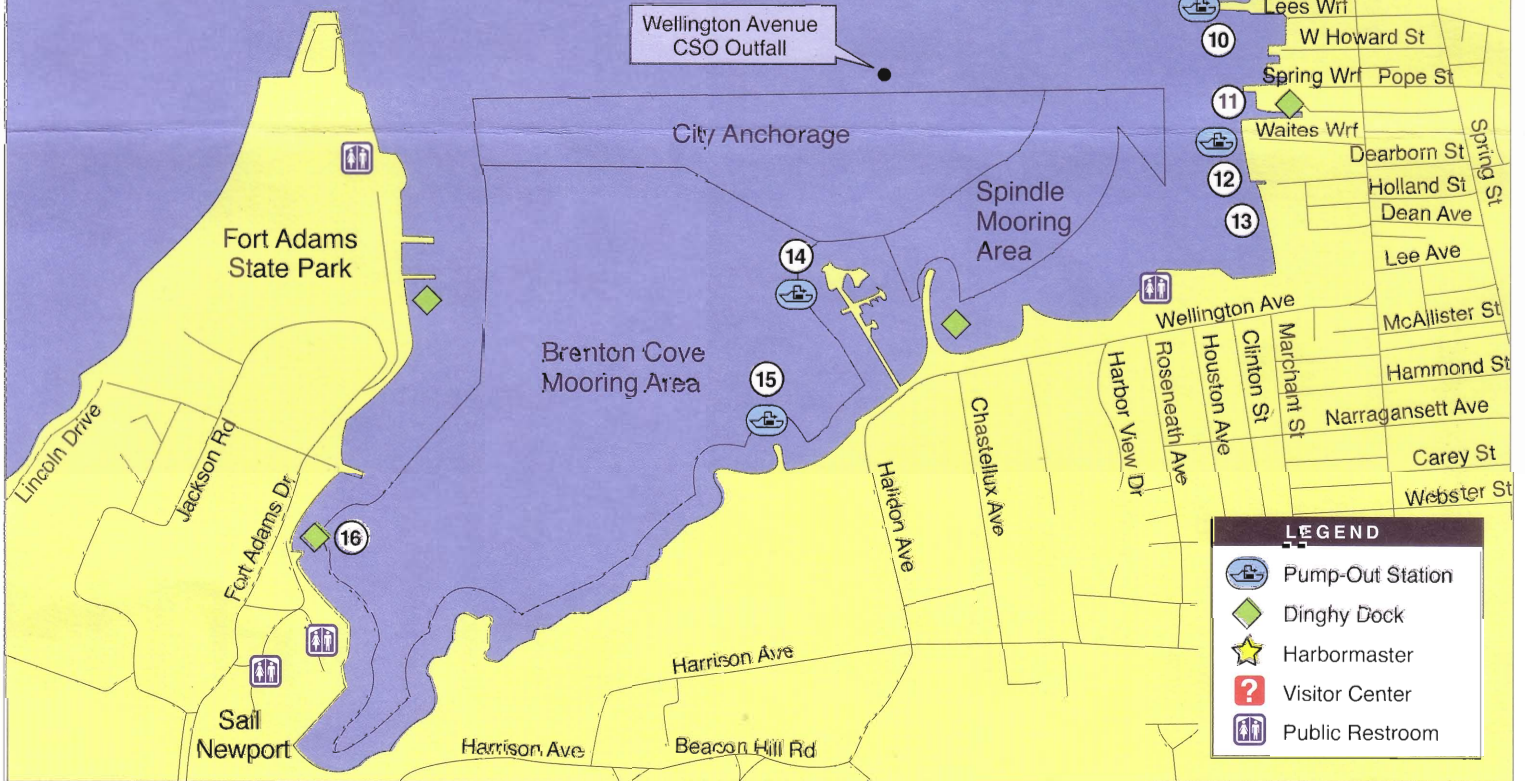

## Welcome to Newport Harbor

### Important Numbers

Emergency	911
Police	401-847-1212
Fire	401-846-2211
Hospital	401-846-6400
Harbormaster: Timothy Mills	401-845-5815
Channels	14 & 16
Marine Safety Office (USCG)	
Oil or hazardous substance spills	401-435-2300
US Customs & Immigration	
To report smuggling/drugs	800-973-2867
	800-BE-ALERT

### Important Points to Remember

- Quiet hours on the harbor are 10pm to 8am
- Speed limit is 5mph (no wake)
- No discharge in Newport Harbor or Narragansett Bay
- Use pump out stations
- Navigation Laws: US Code of Federal Regulations, "Rules of the Road", and State of Rhode Island Department of Environmental Management boating laws apply

## NO-DISCHARGE HARBOR

**LEGEND**

- Pump-Out Station
- Dinghy Dock
- Harbormaster
- Visitor Center
- Public Restroom