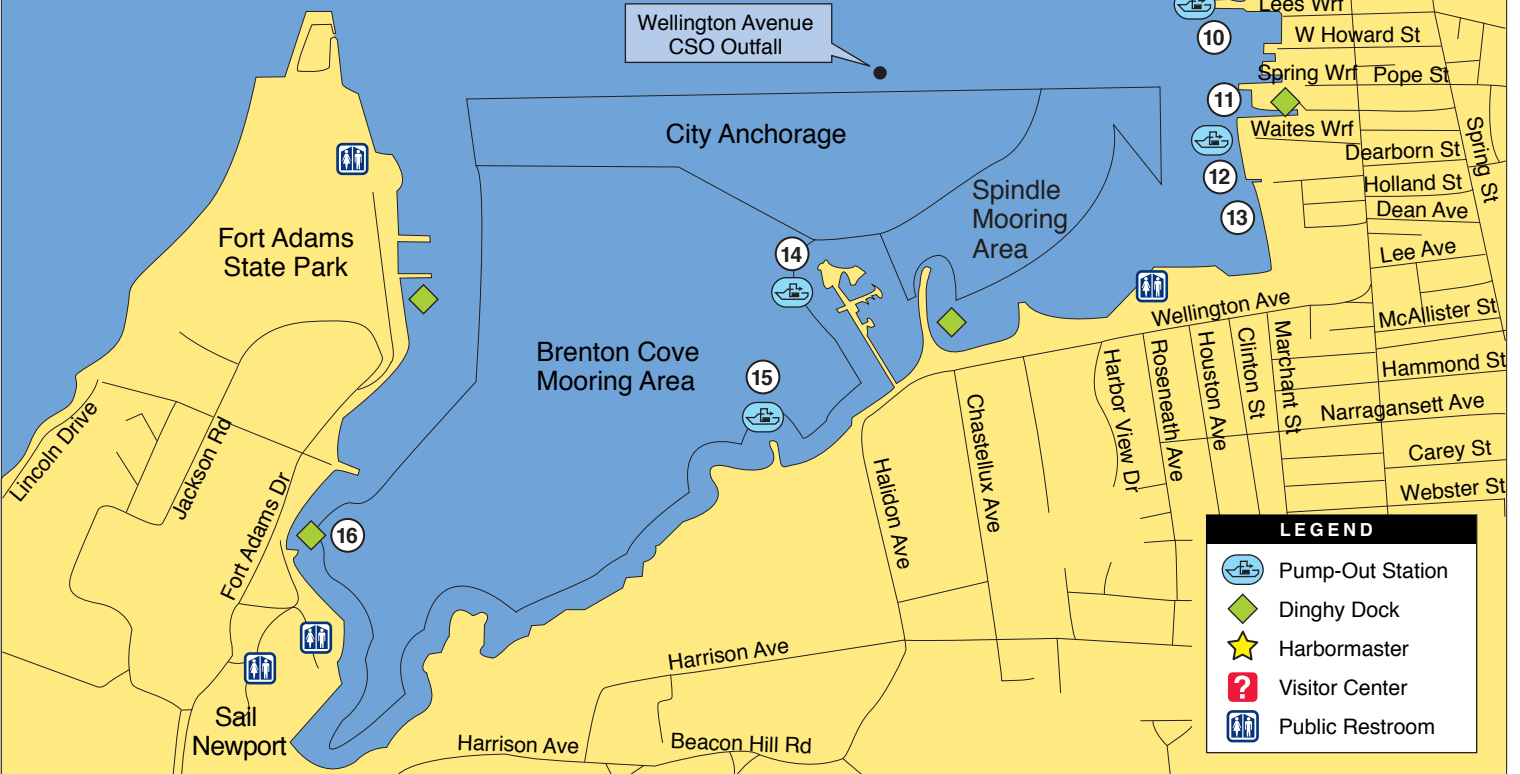

Marine Safety Office (USCG)

Oil or hazardous substance spills. . . . 401-435-2300

US Customs & Immigration 800-973-2867
 To report smuggling/drugs 800-BE-ALERT

Important Points to Remember

- Quiet hours on the harbor are 10pm to 8am
- Speed limit is 5mph (no wake)
- No discharge in Newport Harbor or Narragansett Bay
- Use pump out stations
- Navigation Laws: US Code of Federal Regulations, "Rules of the Road", and State of Rhode Island Department of Environmental Management boating laws apply

NO-DISCHARGE HARBOR

LEGEND	
	Pump-Out Station
	Dinghy Dock
	Harbormaster
	Visitor Center
	Public Restroom