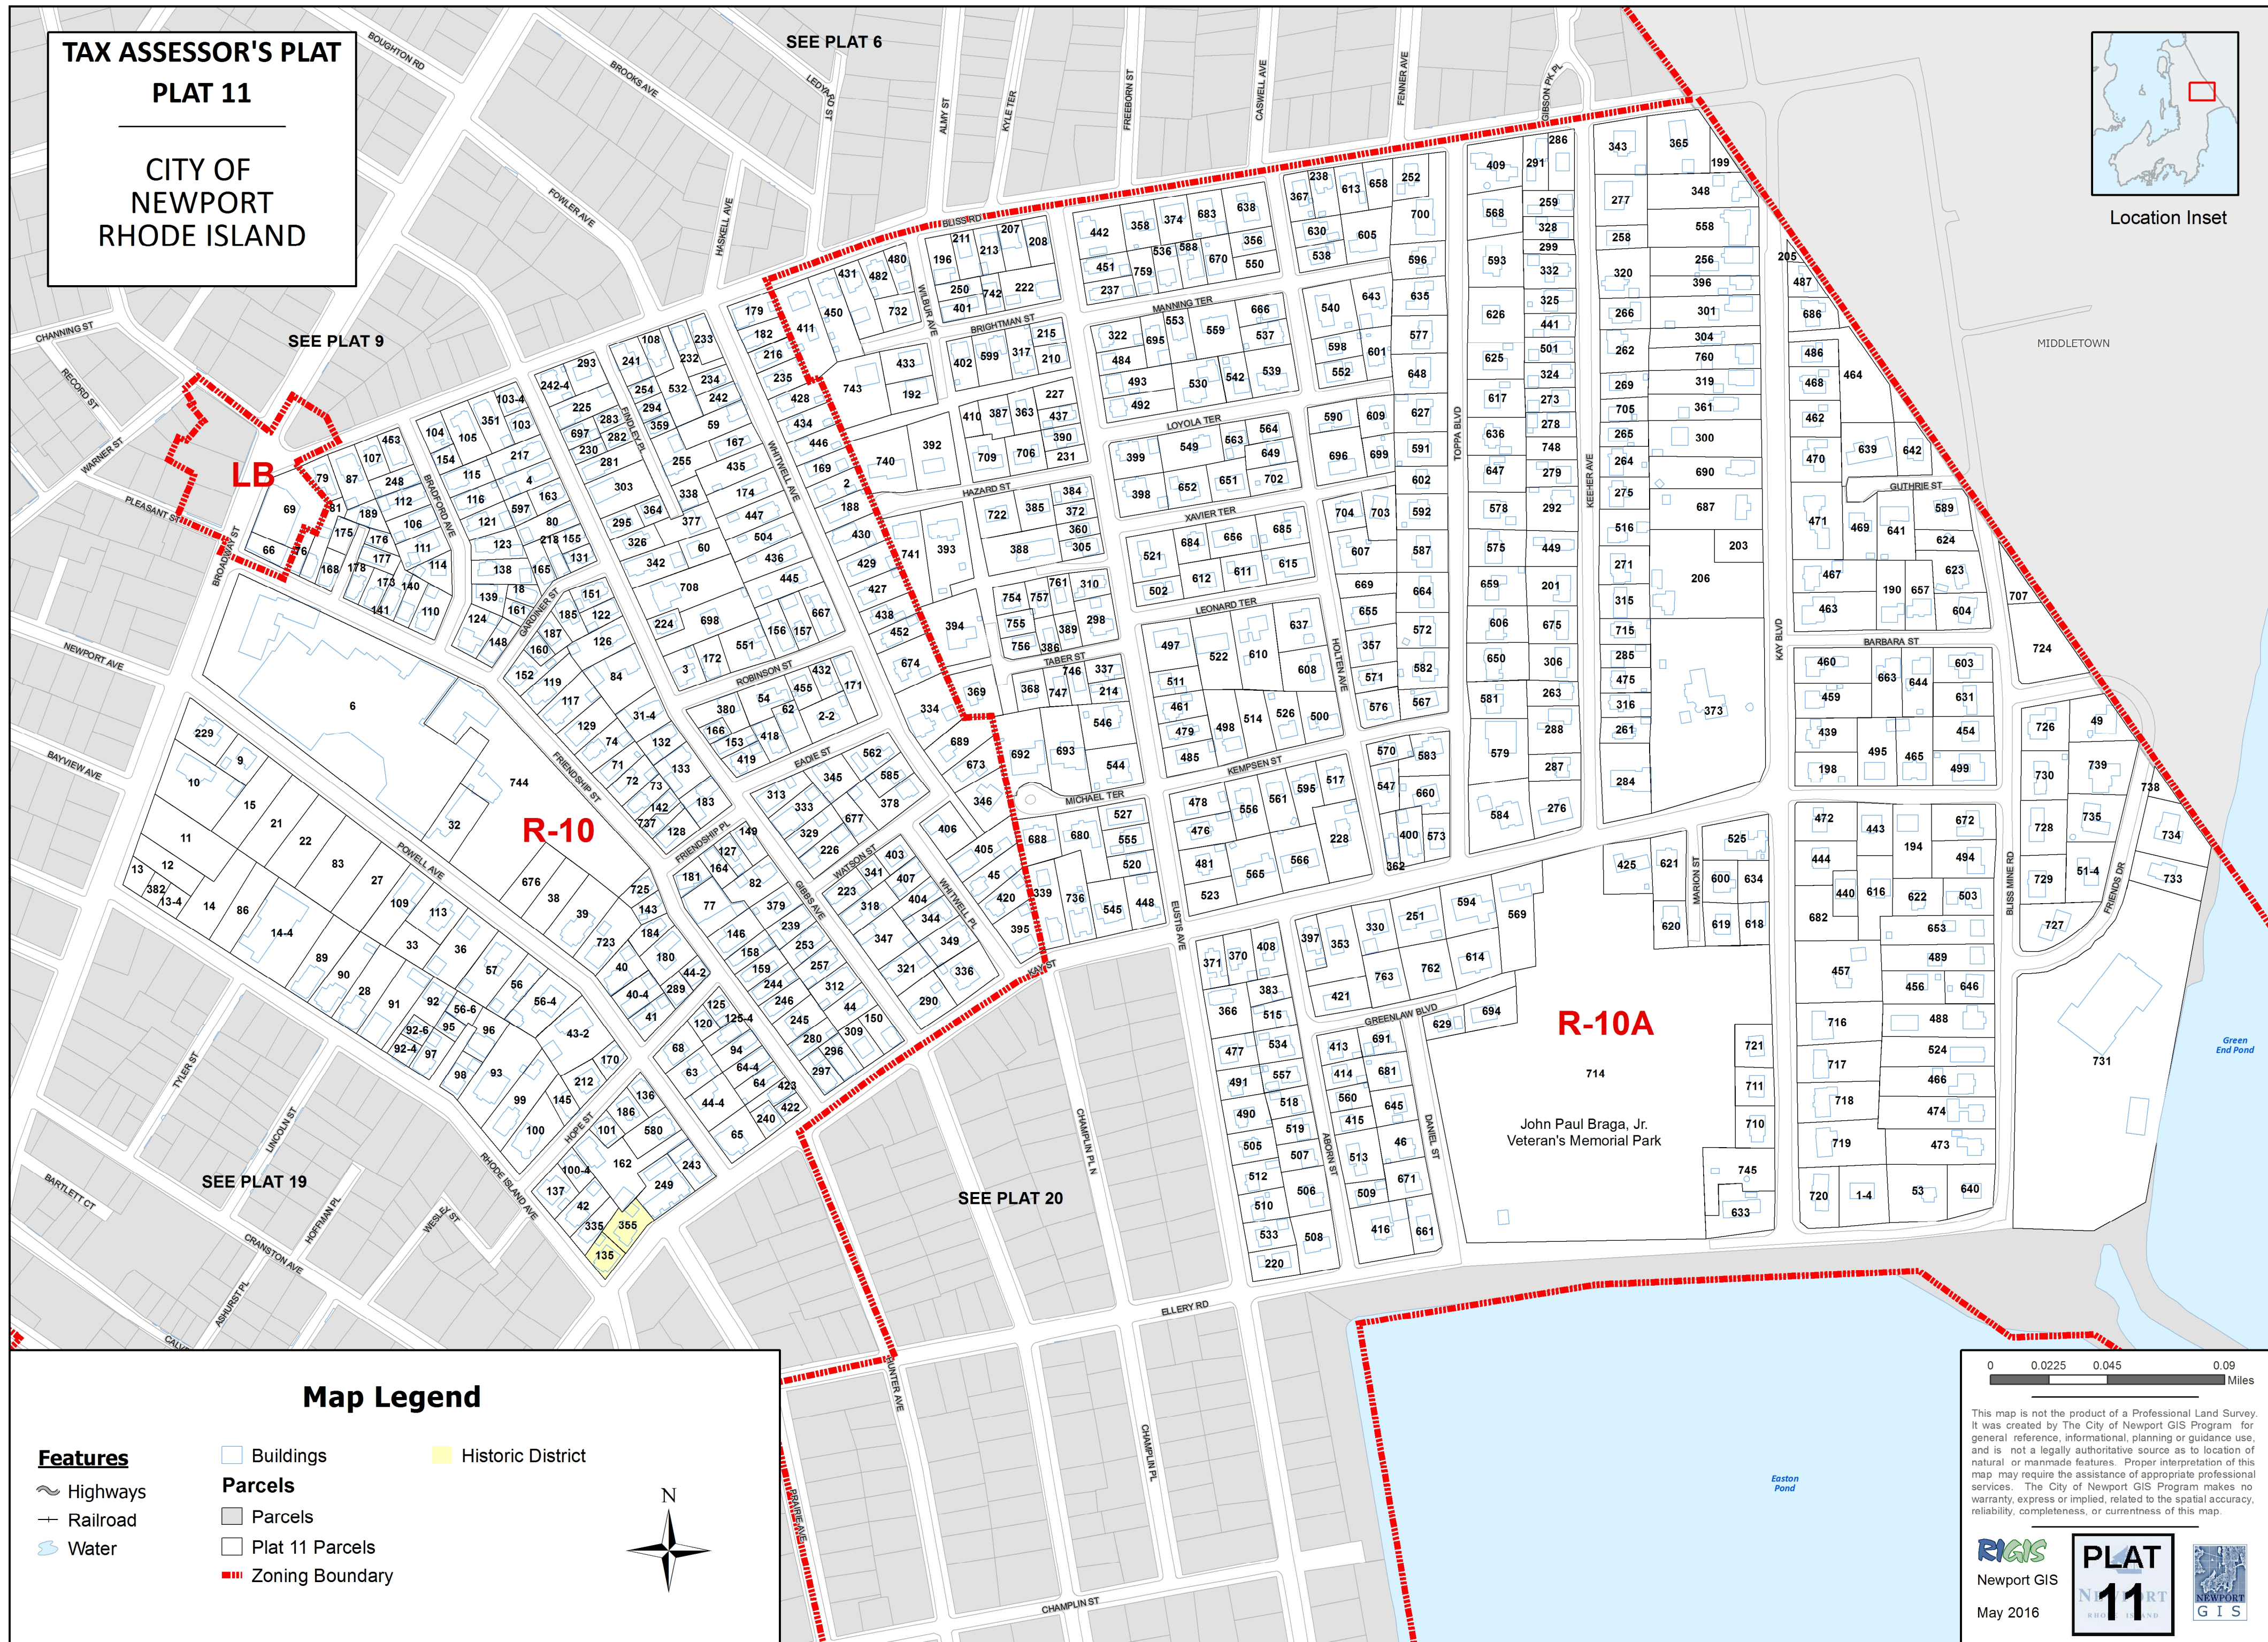

TAX ASSESSOR'S PLAT
PLAT 11
CITY OF NEWPORT
RHODE ISLAND

Location Inset

SEE PLAT 9

SEE PLAT 6

LB

R-10

R-10A

John Paul Braga, Jr.
Veteran's Memorial Park

SEE PLAT 19

SEE PLAT 20

Map Legend

1. **Features**
2. Highways
   - Railroad
   - Water
   - Buildings
   - Parcels
   - Plat 11 Parcels
   - Zoning Boundary
   - Historic District

RIGIS
Newport GIS
May 2016